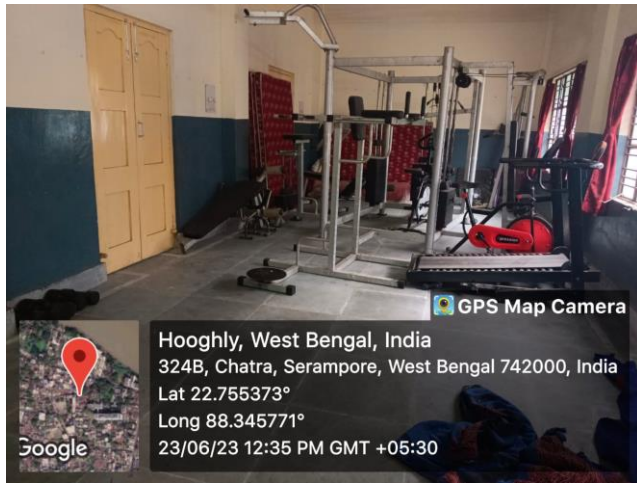

GYMNASIUM

Exercise Equipment at Gymnasium