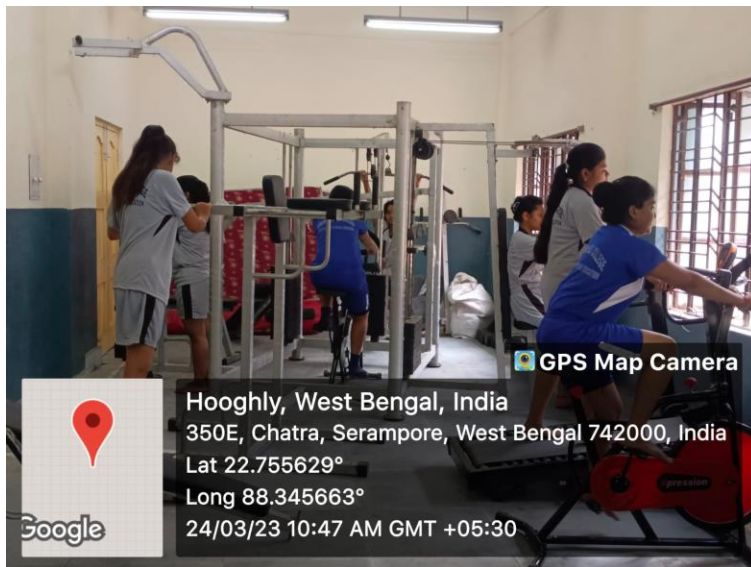

Serampore Girls' College

13, T.C. Goswami Street Serampore Hooghly - 712201 West Bengal

NAAC Criteria 4.1.1

CULTURAL AND SPORTS FACILITIES

1. MUSICAL INSTRUMENTS

Display of Musical Instruments and Facilities utilized by students

2. SPORTING INSTRUMENTS

YOGA CENTRE AND YOGA WORKSHOP for Students

GYMNASIUM

Exercise Equipment at Gymnasium

BASIC MEDICAL EQUIPMENTS (left)

INDOOR GAME FACILITIES (right)

PLAYGROUND

**INDOOR AND OUTDOOR GAMES
on SGC PLAYGROUND**

30 Nov
2022
—

OTHER FACILITIES

1. PLAYGROUND

Karate Workshop for Students at SGC playground

2. CYCLE STAND

3. NCC ACTIVITIES

NCC Cadets undergoing a counselling session(left) and participating in March Past (right)