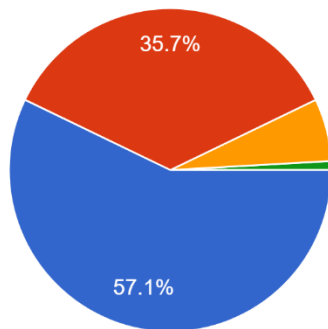

- Strongly Agree- ভীষণভাবে সহমত
- Agree- সহমত
- Average- মোটামুটি
- Disagree- অসম্মত

6. Does the institution provide various Outreach Program- NCC, NSS, Career Counseling, Community Program etc for the development of the students?... উন্মিলিং, জনসেবামূলক কাজ ইত্যাদি করার সুযোগ দেয়
336 responses