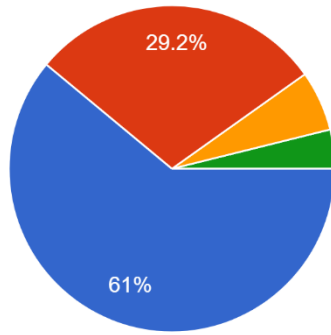

Serampore Girls' College

13, T.C. Goswami Street Serampore Hooghly - 712201 West Bengal

NAAC Criteria 1.4.1

9- Do you want to avail the Higher education opportunities (NSOU COURSE, RBU M.A Course) that are provided by the Institution for the Students. ত...ourse, RBU M.A course) সুযোগ-সুবিধা গুলি নিতে চাও?
336 responses

- Definitely নিশ্চয়ই
- May be Yes হতে পারে
- May be Not হয়তো না
- No. না

10. The College campus is well maintained and hygienic. এই কলেজের ক্যাম্পাসের পরিবেশ সুষ্ঠুভাবে পরিচালিত ও স্বাস্থ্যকর

336 responses