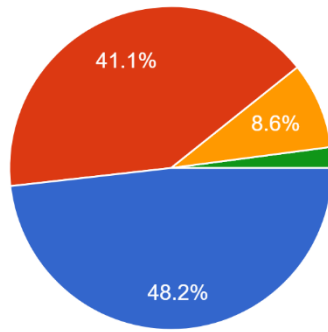

Serampore Girls' College

13, T.C. Goswami Street Serampore Hooghly - 712201 West Bengal

NAAC Criteria 1.4.1

13. Do you think that the students' grievances regarding the Academic and Administrative are addressed and solved well in time? তুমি কি মন...ত অভিযোগগুলি শোনা হয় ও সময়মতো সমাধান করা হয় ?

336 responses

- To a great extent অনেকাংশে
- Moderate মোটামুটি
- Very Little খুব কম
- None একেবারেই না

14. How much will you rate your College- your Institution. এই কলেজে সম্পর্কে তোমার অভিমত

336 responses