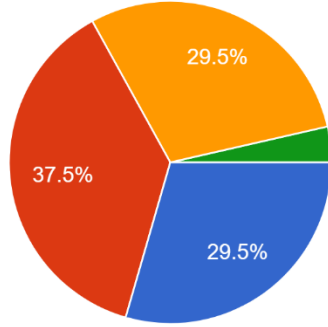

Serampore Girls' College

13, T.C. Goswami Street Serampore Hooghly - 712201 West Bengal

NAAC Criteria 1.4.1

5. The Non-teaching staffs of the College are cooperative with the students regarding different issues- like Scholarship, Fees Payment, University... ালয়ের পরীক্ষা সংক্রান্ত বিষয়ে যথেষ্ট সহযোগীতা করেন
336 responses