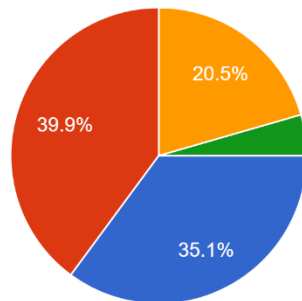

- Strongly Agree ভীষণভাবে সহমত
- Agree সহমত
- Average মোটামুটি
- Disagree. অসম্মত

IQAC Coordinator

Principal
Serampore Girls' College
Serampore, Hooghly

Signature of Principal