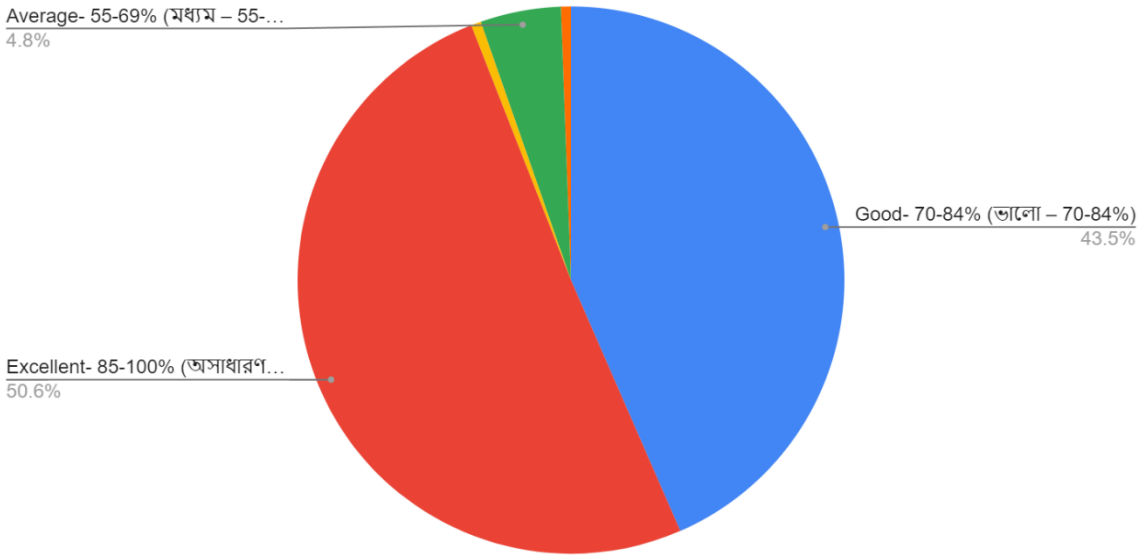

STUDENT FEEDBACK REPORT 2022-2023

Count of 1. The overall quality of the Teaching and Learning process of the Institution-

এই কলেজের সামগ্রিক পঠন-পাঠনের গুণমান

Average- 55-69% (মধ্যম – 55-...
4.8%